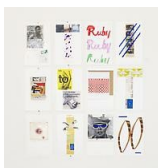

## WORKS ON PAPER

BEN BERLOW, HALSEY HATHAWAY, SAM MARTINEAU

March 26 – April 29, 2016

Ben Berlow  
*Untitled, 2013*  
Acrylic on paper  
7 1/2 x 5 inches  
BERBE0301

Ben Berlow  
*Untitled, 2009*  
Acrylic on paper  
6 1/2 x 4 1/4 inches  
BERBE0300

Ben Berlow  
*Untitled, 2007*  
Gouache and acrylic on paper  
8 x 5 1/4 inches  
BERBE0302

Sam Martineau  
*Cross Your Eyes & Dot Your T's, 2013-2015*  
Mixed media on paper  
17 x 10 inches each  
MARSA028